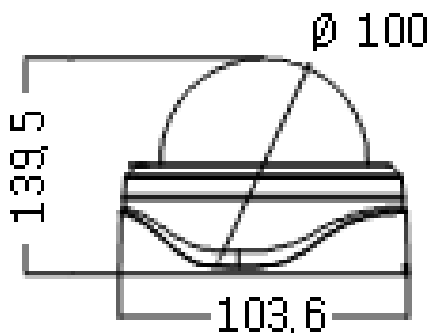

COLOR DOME CAMERA

DWC-540PV

**690TVL, WDR
True Day & Night, 3DNR**

Features

- Pixim 1/3" DPS Seawolf Chip Sensor
- High Resolution (up to 690 HTVL Effective)
- Best WDR (Wide Dynamic Range) Function
- 6 Privacy Zone, 4 Motion Detection zone (Built-in OSD (On Screen Display) Menu)
- Vari-Focal Auto iris zoom lens (2.8~10 mm) and Day & Night with ICR
- Dual mounting with flush and surface

Picture

In-Ceiling

Dimensions

unit : mm

Specifications

MODEL	DWC-540PV
Image sensor	1/3" DPS Sensor (Pixim Seawolf)
Effective pixels	768(H) x 540 (V)
Horizontal resolution	Max. 690 HTVL Effective
Scanning frequency	15.734KHz(H), 59.944(V)
Signal system	NTSC / PAL
Minimum illumination	0.0008Lux Class sensitivity (0.002Lux with 2x Sens-up)
Day & Night	D&N Function by Digital Change : Auto / Off
Sharpness	Level 1~16
White balance	ATW NORMAL / ATW Desat / ATW Xtn / MANUAL
Back light	On / Off
DSS	Off / 2X, 4X, 8X, 16X, 32X, 64X ESS
DNR	On / Off
Digital Zoom	12x
Lens	2.8mm~10mm DC auto iris lens
Privacy Zone	On/Off(6 programmable zones)
Motion Detection	On/Off(4 programmable zones)
WDR Mode	Low / Middle / High / Custom
Privacy zones masking	6 Zones
Setup place	Indoo / Outdoor / Fluorescent / Custom
Camera ID	On / Off
S/N ratio	More than 50dB
Video output	Composite video output 75Ω terminated
OSD	Built-in
Sync. system	Internal
Operating humidity	30 % ~ 90 % RH
Operating temperature	- 10°C to 50°
Dimension	100(D)X103.6(H)mm
Weight	About 560g
Power consumption	200mA
Power supply	DC 12 V(10.2V~14.5 V) AC 24V (Option)