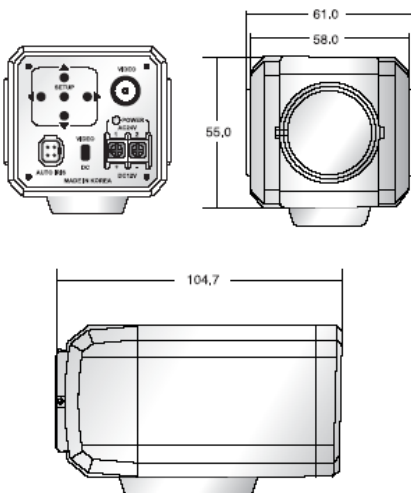

COLOR BOX CAMERA

DWC-540F

**690 TVL, WDR
True Day & Night, 3DNR**

Features

- Pixim 1/3" DPS Seawolf Chip Sensor
- High Resolution (up to 690 HTVL Effective)
- Best WDR (Wide Dynamic Range) Function
- 6 Privacy Zone, 4 Motion Detection zone (Built-in OSD (On Screen Display) Menu)
- Low up to 0.0008Lux, Day & Night with ICR
- C / CS Mount

Picture

Specifications

MODEL	DWC-540F
Image Sensor	1/3" DPS Sensor (Pixim Seawolf)
Effective Pixels	768(H) x 540 (V)
Horizontal Resolution	Max. 690 HTVL Effective
Scanning Frequency	15.734KHz(H), 59.944(V)
Video Io Select	NTSC / PAL
Min. Illumination	0.0008Lux Class sensitivity (0.002Lux with 2x Sens-up)
Day & Night	D&N Function by Digital Change : Auto/Off
White Balance	ATW NORMAL / ATW Desat / ATW Xtn / MANUAL
DSS	Off / 2X, 4X, 8X, 16X, 32X, 64X ESS
DNR	Auto / High / Low
Digital Zoom	12x
Privacy Zone	On/Off(6 programmable zones)
Motion Detection	On/Off(4 programmable zones)
Camera ID	On / Off
WDR Mode	Low / Middle / High / Custom
OSD	Built-in
S/N Ratio	More than 50dB
Video Output	Composite video output 75 ohm terminated
Mount	C / CS Mount
Sync. System	Internal
Operating Humidity	30 % ~ 90 % RH
Operating Temp.	- 10°C to 50°
Dimension	61(W)X55(H)X104.7(D)mm
Weight	About 420g
Power Consumption	230mA
Power Supply	DC 12 V(10.2V~14.5 V) AC 24V (Option)

Dimensions

unit : mm